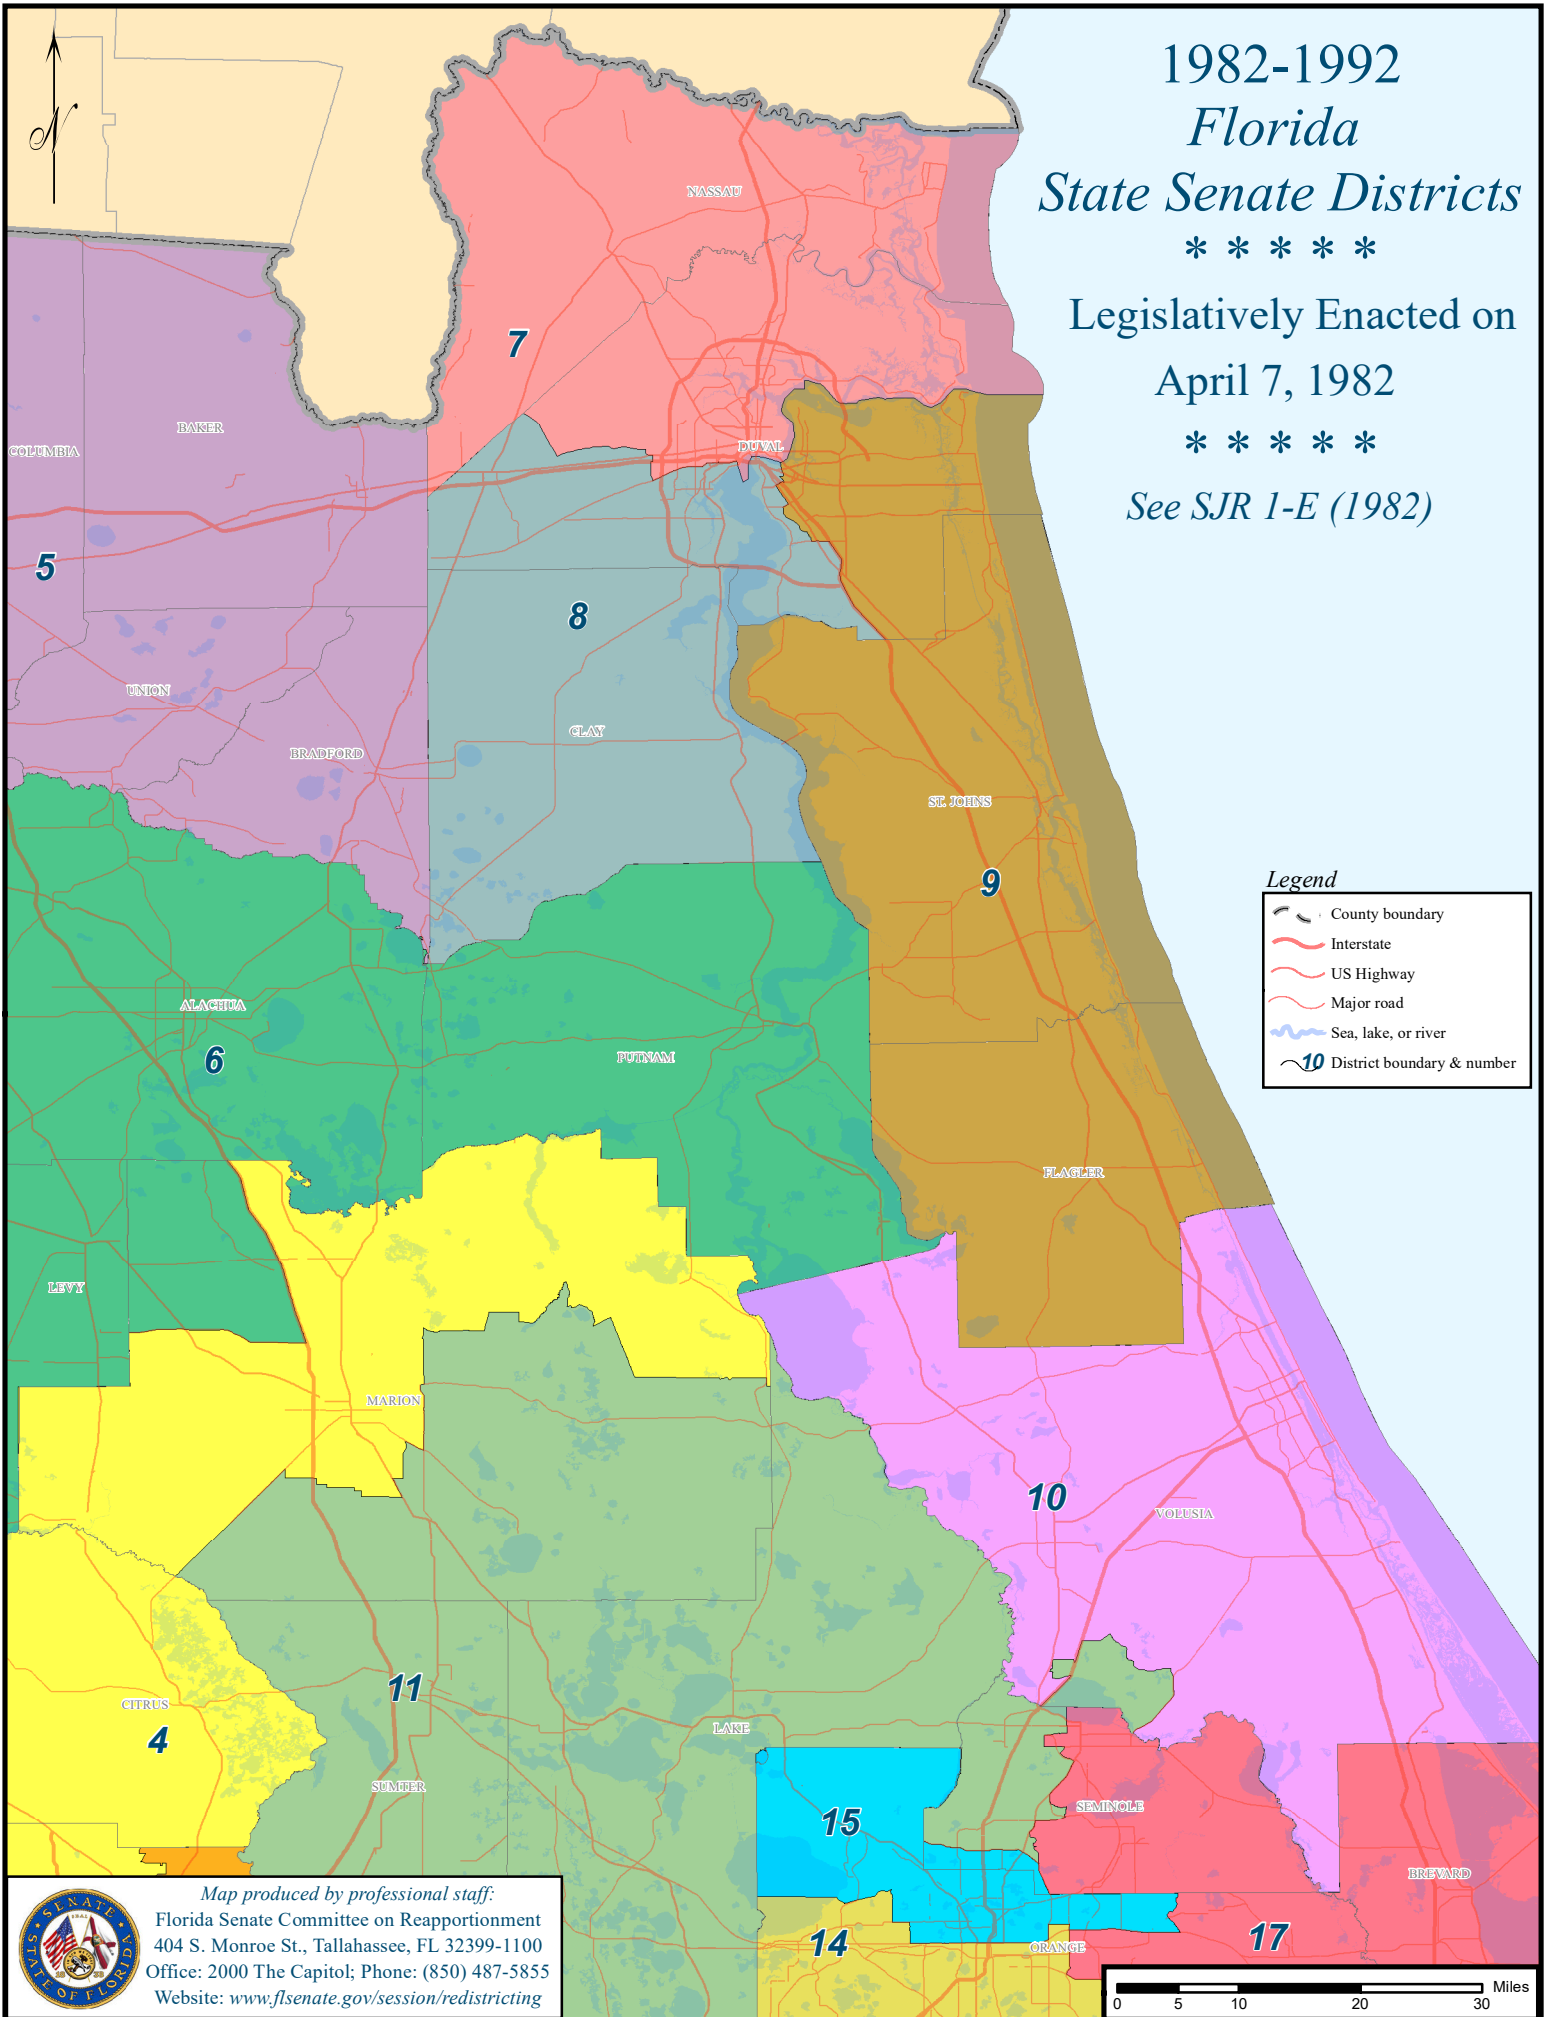

# 1982-1992 Florida State Senate Districts

\*\*\*\*\*

Legislatively Enacted on  
April 7, 1982

\*\*\*\*\*

See *SJR 1-E (1982)*

### Legend

- County boundary
- Interstate
- US Highway
- Major road
- Sea, lake, or river
- District boundary & number

Map produced by professional staff:  
Florida Senate Committee on Reapportionment  
404 S. Monroe St., Tallahassee, FL 32399-1100  
Office: 2000 The Capitol; Phone: (850) 487-5855  
Website: [www.flsenate.gov/session/redistricting](http://www.flsenate.gov/session/redistricting)

0 5 10 20 30 Miles